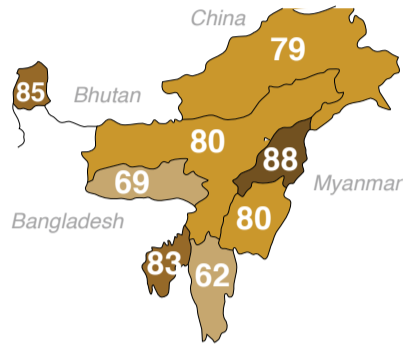

How India's North East voted

NORTH EAST PARLIAMENTARY CONSTITUENCIES

VOTER TURNOUT 2014 (in %)

POPULATION DENSITY CENSUS 2011 (in people per sq.km)

SEAT ALLOCATION

In 2014, out of **100** people **36** voted for NDA while **32** voted for UPA