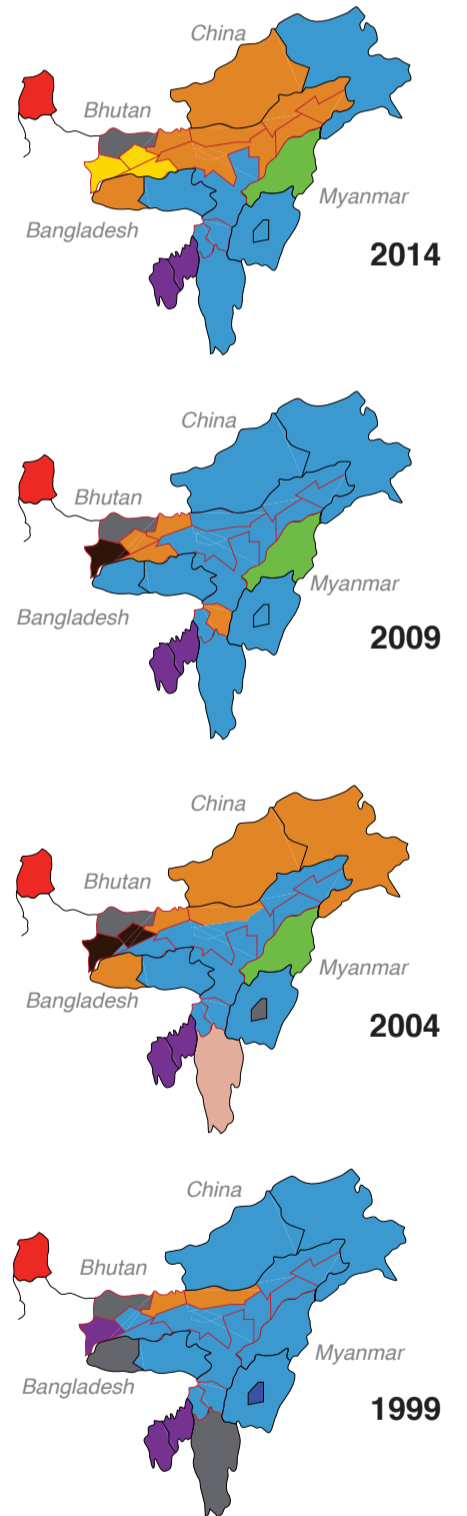

How India's North East voted

NORTH EAST PARLIAMENTARY CONSTITUENCIES

VOTER TURNOUT 2014 (in %)

POPULATION DENSITY CENSUS 2011 (in people per sq.km)

SEAT ALLOCATION

In 2014, out of **100** people **36** voted for NDA while **32** voted for UPA