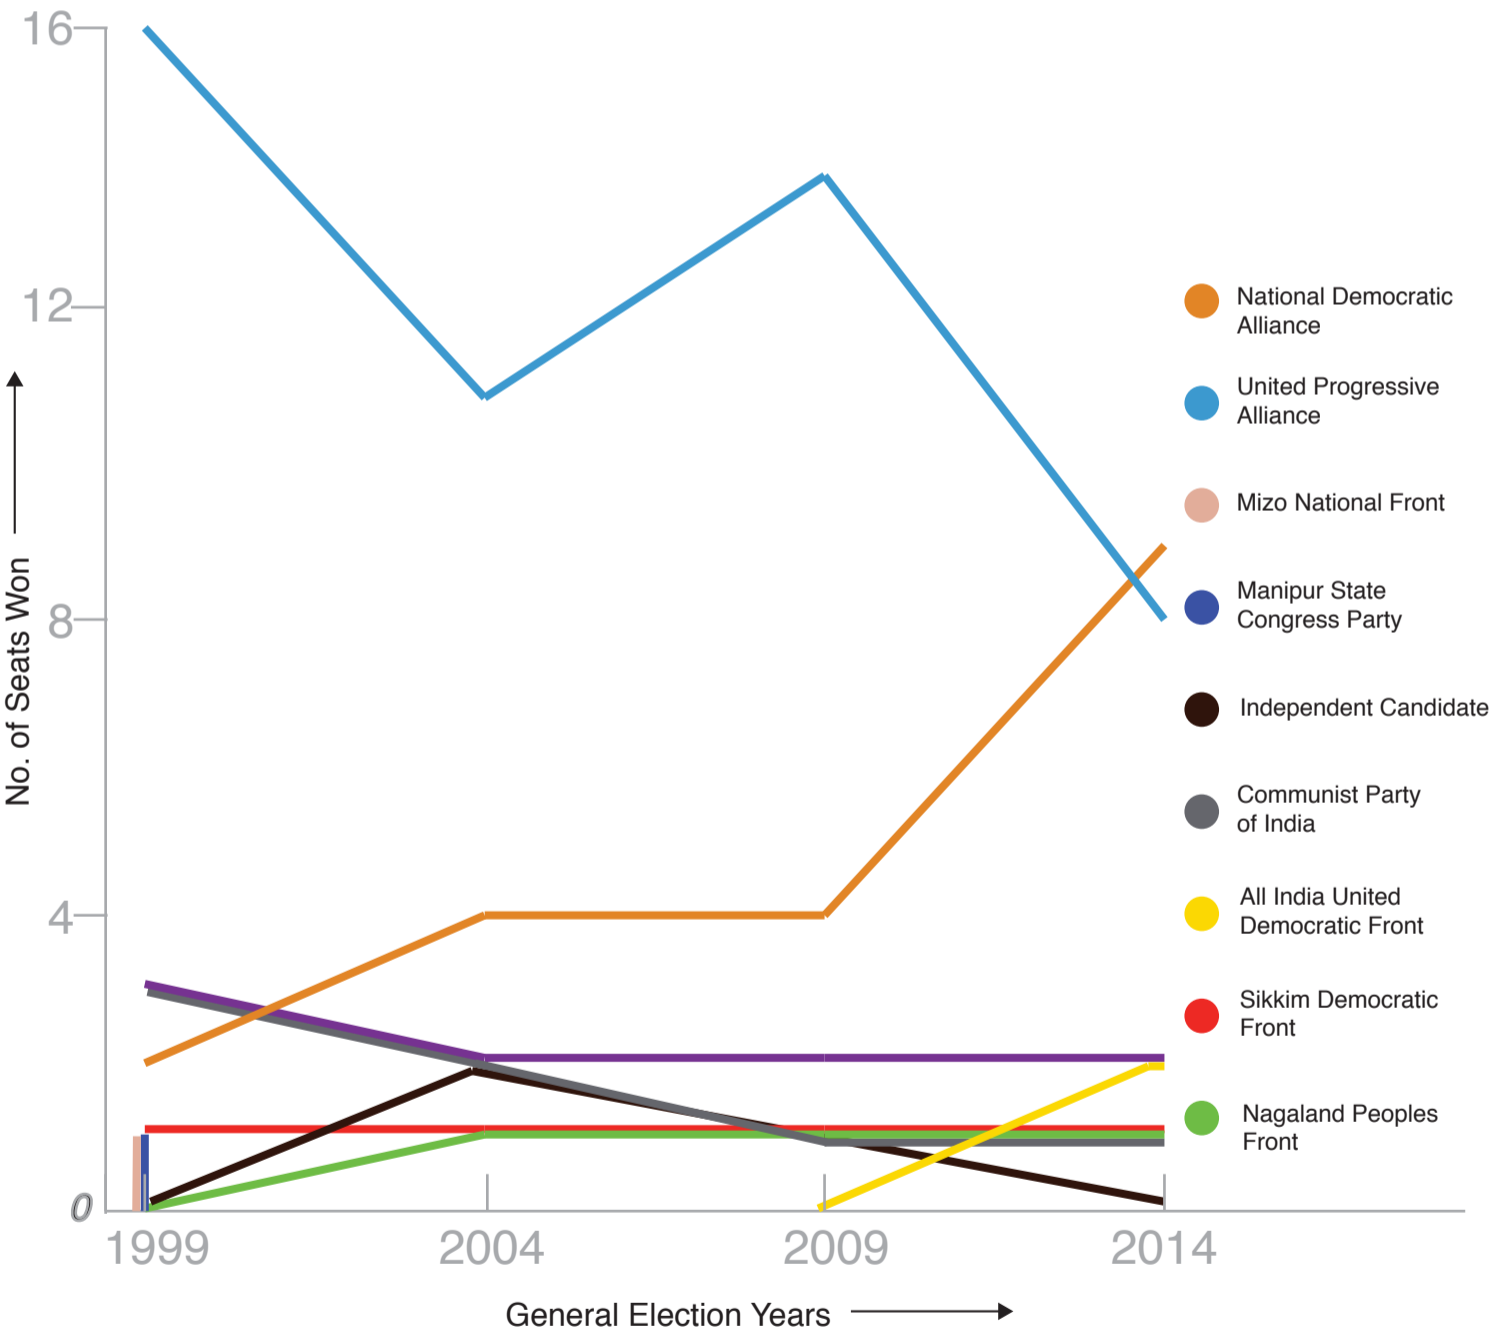

How India's North East voted

NORTH EAST PARLIAMENTARY CONSTITUENCIES

VOTER TURNOUT 2014 (in %)

POPULATION DENSITY CENSUS 2011 (in people per sq.km)

SEAT ALLOCATION

In 2014, out of **100** people **36** voted for NDA while **32** voted for UPA