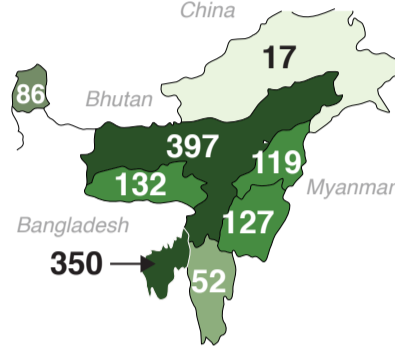

How India's North East voted

NORTH EAST PARLIAMENTARY CONSTITUENCIES

VOTER TURNOUT 2014 (in %)

POPULATION DENSITY CENSUS 2011 (in people per sq.km)

SEAT ALLOCATION

In 2014, out of **100** people **36** voted for NDA while **32** voted for UPA