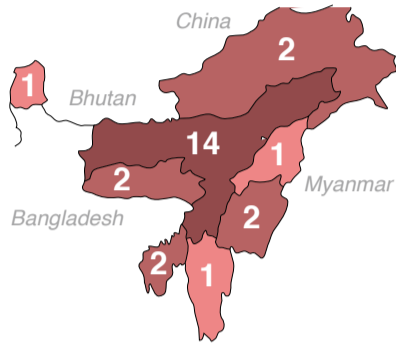

How India's North East voted

NORTH EAST PARLIAMENTARY CONSTITUENCIES

VOTER TURNOUT 2014 (in %)

POPULATION DENSITY CENSUS 2011 (in people per sq.km)

SEAT ALLOCATION

In 2014, out of **100** people **36** voted for NDA while **32** voted for UPA